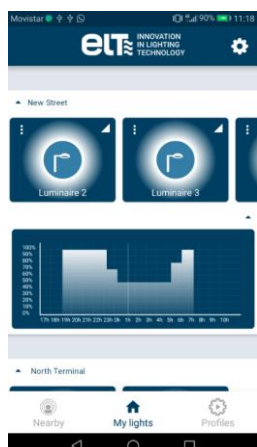

Some of the characteristics of this solution designed for managers and maintenance technicians are:

- Immediate location of nearby lighting fixtures
- real time light flow regulation
- real time monitoring of essential parameters such as consumption, temperatures or voltage
- Creation of personal lighting profiles