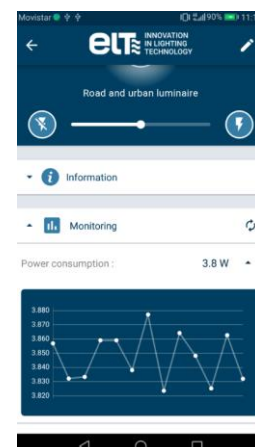

iMonitor

ELT iMonitor® it is a mobile wireless solution with proprietary technology, based on Bluetooth Low Energy (BLE), designed to programme and monitor professional urban lighting installations for outdoor and industrial applications.