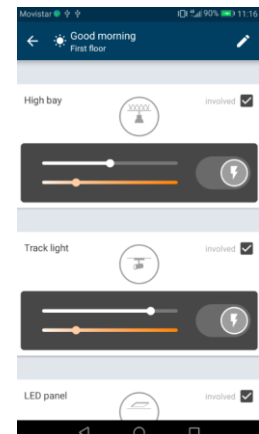

Some of the characteristics of this solution designed for managers and maintenance technicians are:

- Immediate location of nearby lighting fixtures
- real time light flow regulation
- real time monitoring of essential parameters such as consumption, temperatures or voltage
- Creation of personal lighting profiles

Upulse

Another of the star product launches by the company for this edition of LpS is **Upulse®**, a mobile app with integrated Bluetooth Low Energy (BLE) technology, available for Android, which can quickly and easily adjust the light to the personal and/or professional needs of the client.

By means of an intuitive interface, the user can save and change lighting settings and scenes at any time, via their smartphone or tablet. In a matter of seconds, the application selects the combination of lights, colours and intensities required, storing them for fast access.

In addition to this smart, wireless lighting control, the application, which has been fully developed by ELT's expert software team, includes the 'Human Centric Lighting' setting, recommended for optimised lighting levels, with the aim of achieving the maximum level of visual comfort for the user.

The application moreover offers a professional version, **Upulse PRO®**. This allows the client to manage lighting fixtures individually or by groups, set up and use profiles as well as monitor operational parameters in real time.

About ELT:

ELT - Especialidades Luminotécnicas S.A.U., based in the province of Aragón, is Spain's market leader and one of the best-positioned sector companies in Europe, offering the design, manufacturing and marketing of power supply devices and wireless solutions for lighting management. Employing over 180 people, ELT is undergoing a process of digital transformation to become the leading company in the sector in the use of new technologies.

For more information about our products and technologies, please contact:

Arantxa Barra Tejada
Head of Communication